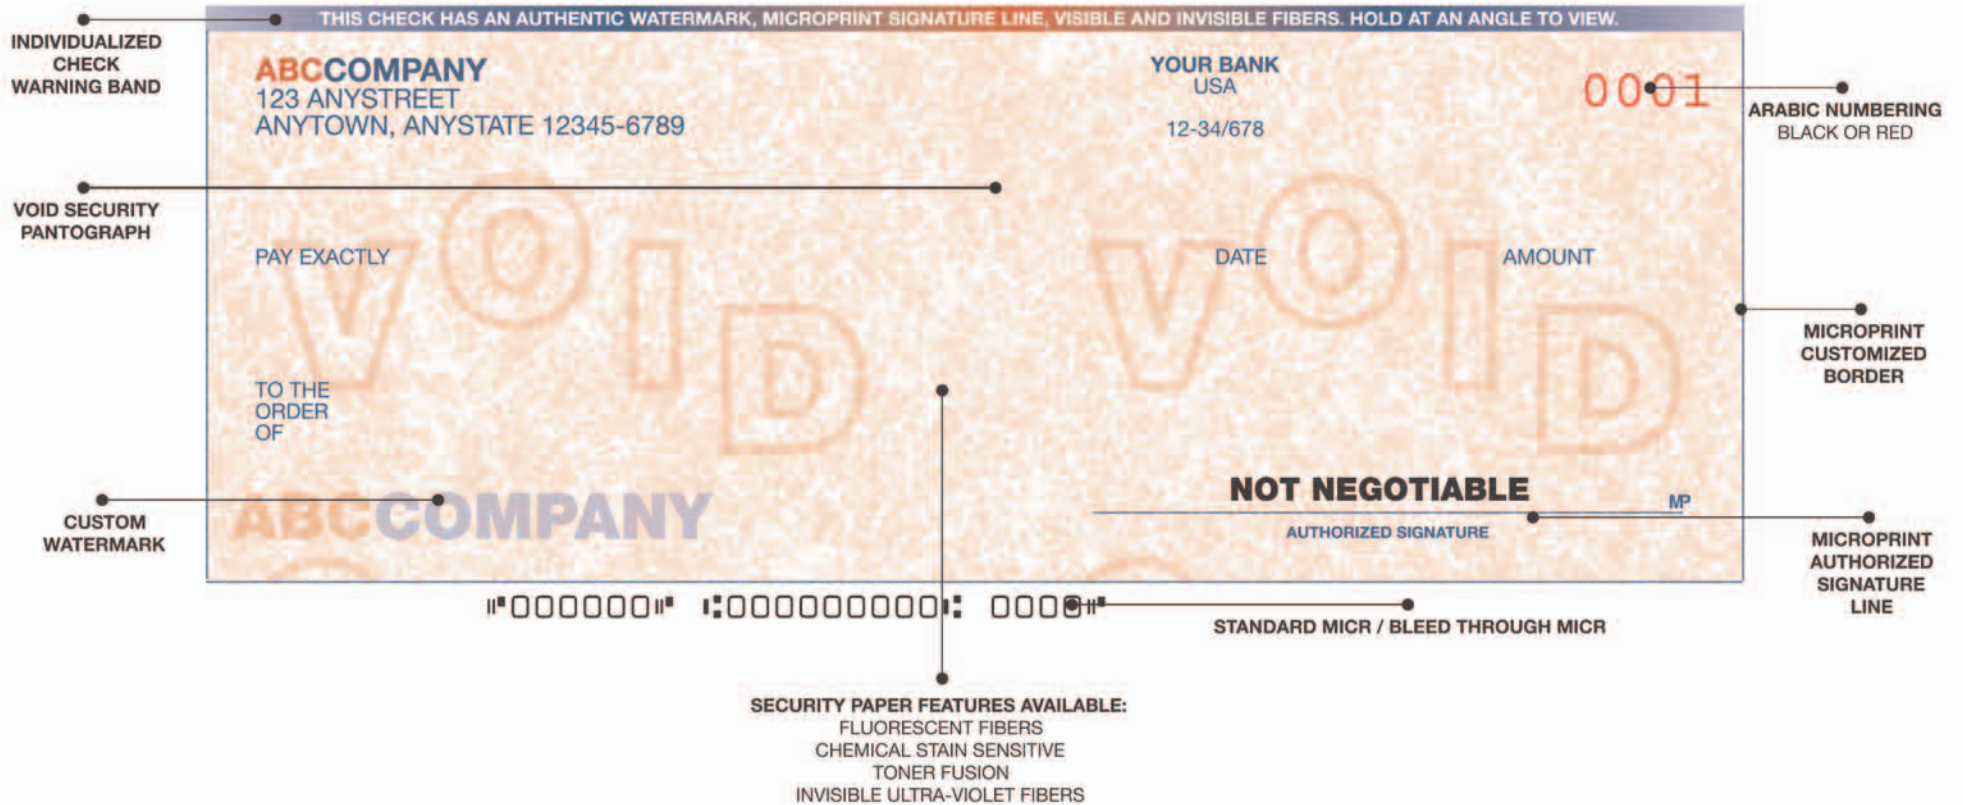

# SECURE CHECK FEATURES

# STANDARD ENDORSEMENT BACKER FEATURES

GRAY INK  
ARTIFICIAL WATERMARK

\*CUSTOM ENDORSEMENT BACKERS ARE AVAILABLE